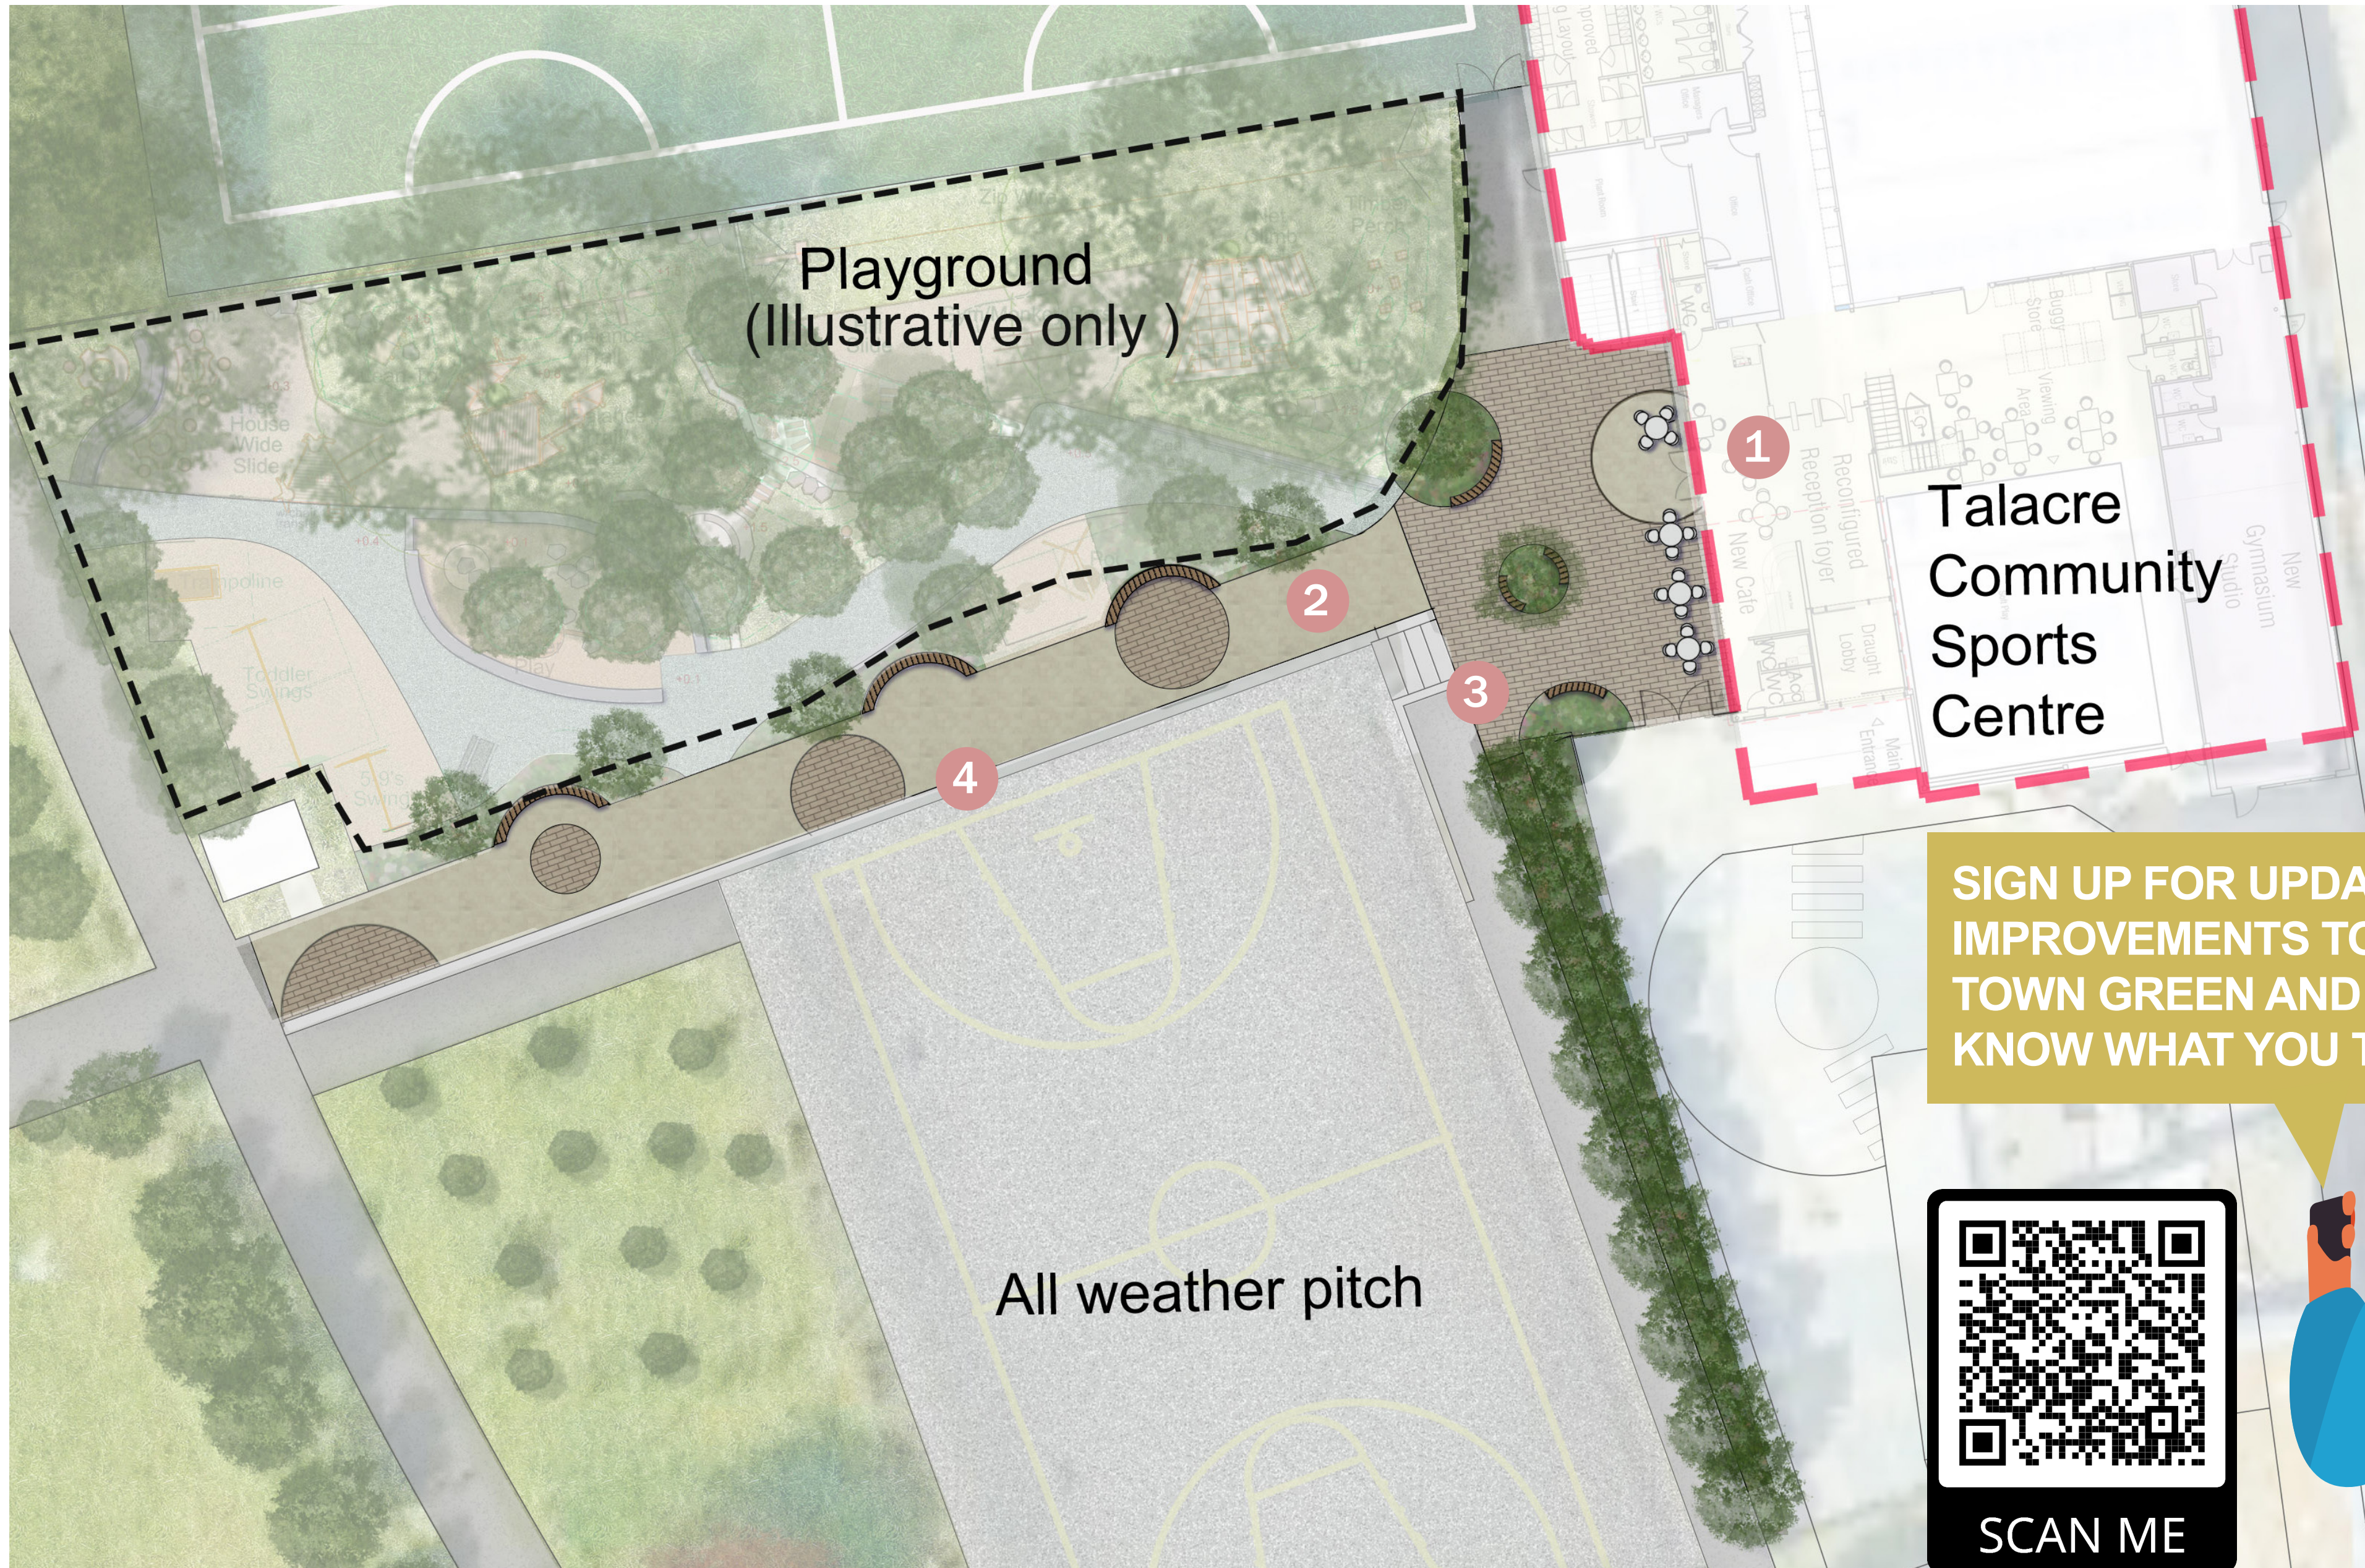

1. Improve the connection between the sports centre and the landscape, making the proposed cafe and toilet facilities more welcoming and accessible for all;

2. Provide an improved pathway with seating, informal play and planting;
3. Create a series of playful circular elements within the paved areas, combining planting, seating and trees, to help define the spaces and improve circulation;
4. Improve seating options with curved benches located to provide views across the MUGA and the park.