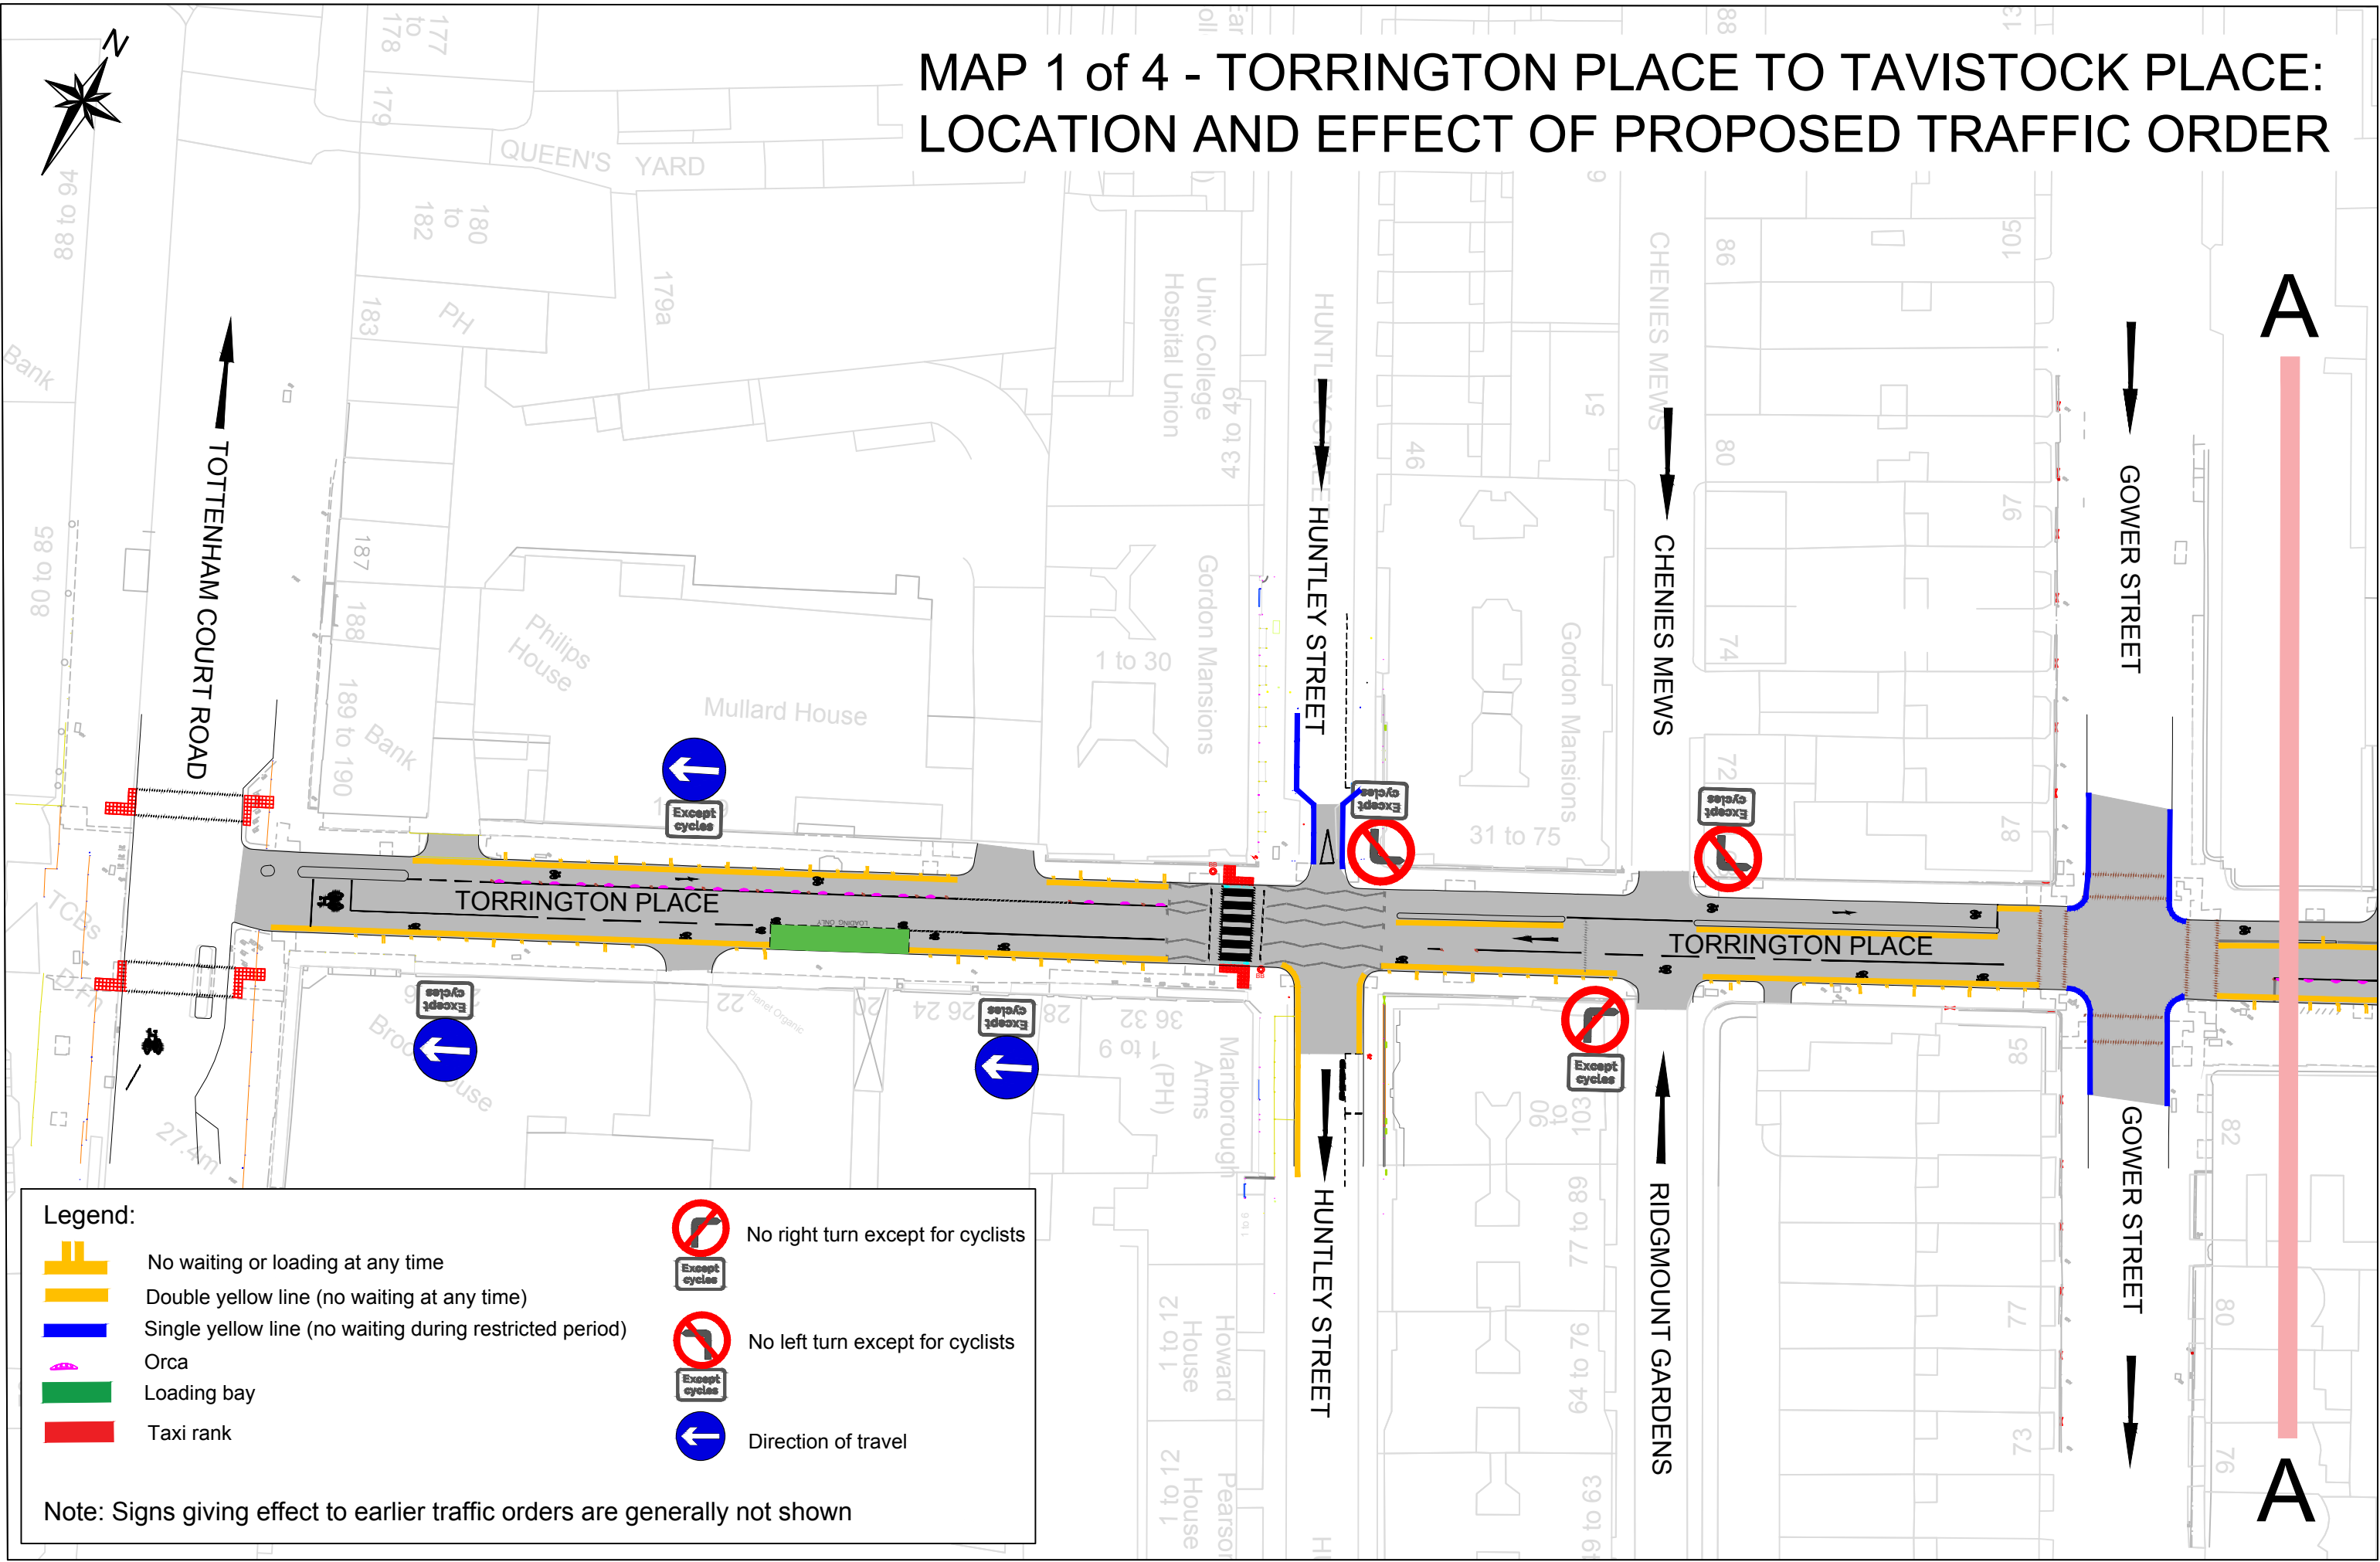

MAP 1 of 4 - TORRINGTON PLACE TO TAVISTOCK PLACE: LOCATION AND EFFECT OF PROPOSED TRAFFIC ORDER

Legend:

- No waiting or loading at any time
- Single yellow line (no waiting during restricted period)
- Orca
- Loading bay
- Taxi rank
- No right turn except for cyclists
- No left turn except for cyclists
- Direction of travel

Note: Signs giving effect to earlier traffic orders are generally not shown

MAP 2 of 4 - TORRINGTON PLACE TO TAVISTOCK PLACE: LOCATION AND EFFECT OF PROPOSED TRAFFIC ORDER

A

B

A

B

Legend:

-  No waiting or loading at any time
-  Double yellow line (no waiting at any time)
-  Single yellow line (no waiting during restricted period)
-  Orca
-  Loading bay
-  Taxi rank
-  No right turn except for cyclists
-  No left turn except for cyclists
-  Direction of travel

Note: Signs giving effect to earlier traffic orders are generally not shown

MAP 3 of 4 - TORRINGTON PLACE TO TAVISTOCK PLACE: LOCATION AND EFFECT OF PROPOSED TRAFFIC ORDER

Legend:

-  No waiting or loading at any time
-  Double yellow line (no waiting at any time)
-  Single yellow line (no waiting during restricted period)
-  Orca
-  Loading bay
-  Taxi rank
-  No right turn except for cyclists
-  No left turn except for cyclists
-  Direction of travel

Note: Signs giving effect to earlier traffic orders are generally not shown

MAP 4 of 4 - TORRINGTON PLACE TO TAVISTOCK PLACE: LOCATION AND EFFECT OF PROPOSED TRAFFIC ORDER

Legend:

- No waiting or loading at any time
- Double yellow line (no waiting at any time)
- Single yellow line (no waiting during restricted period)
- Orca
- Loading bay
- Taxi rank
- No right turn except for cyclists
- No left turn except for cyclists
- Direction of travel