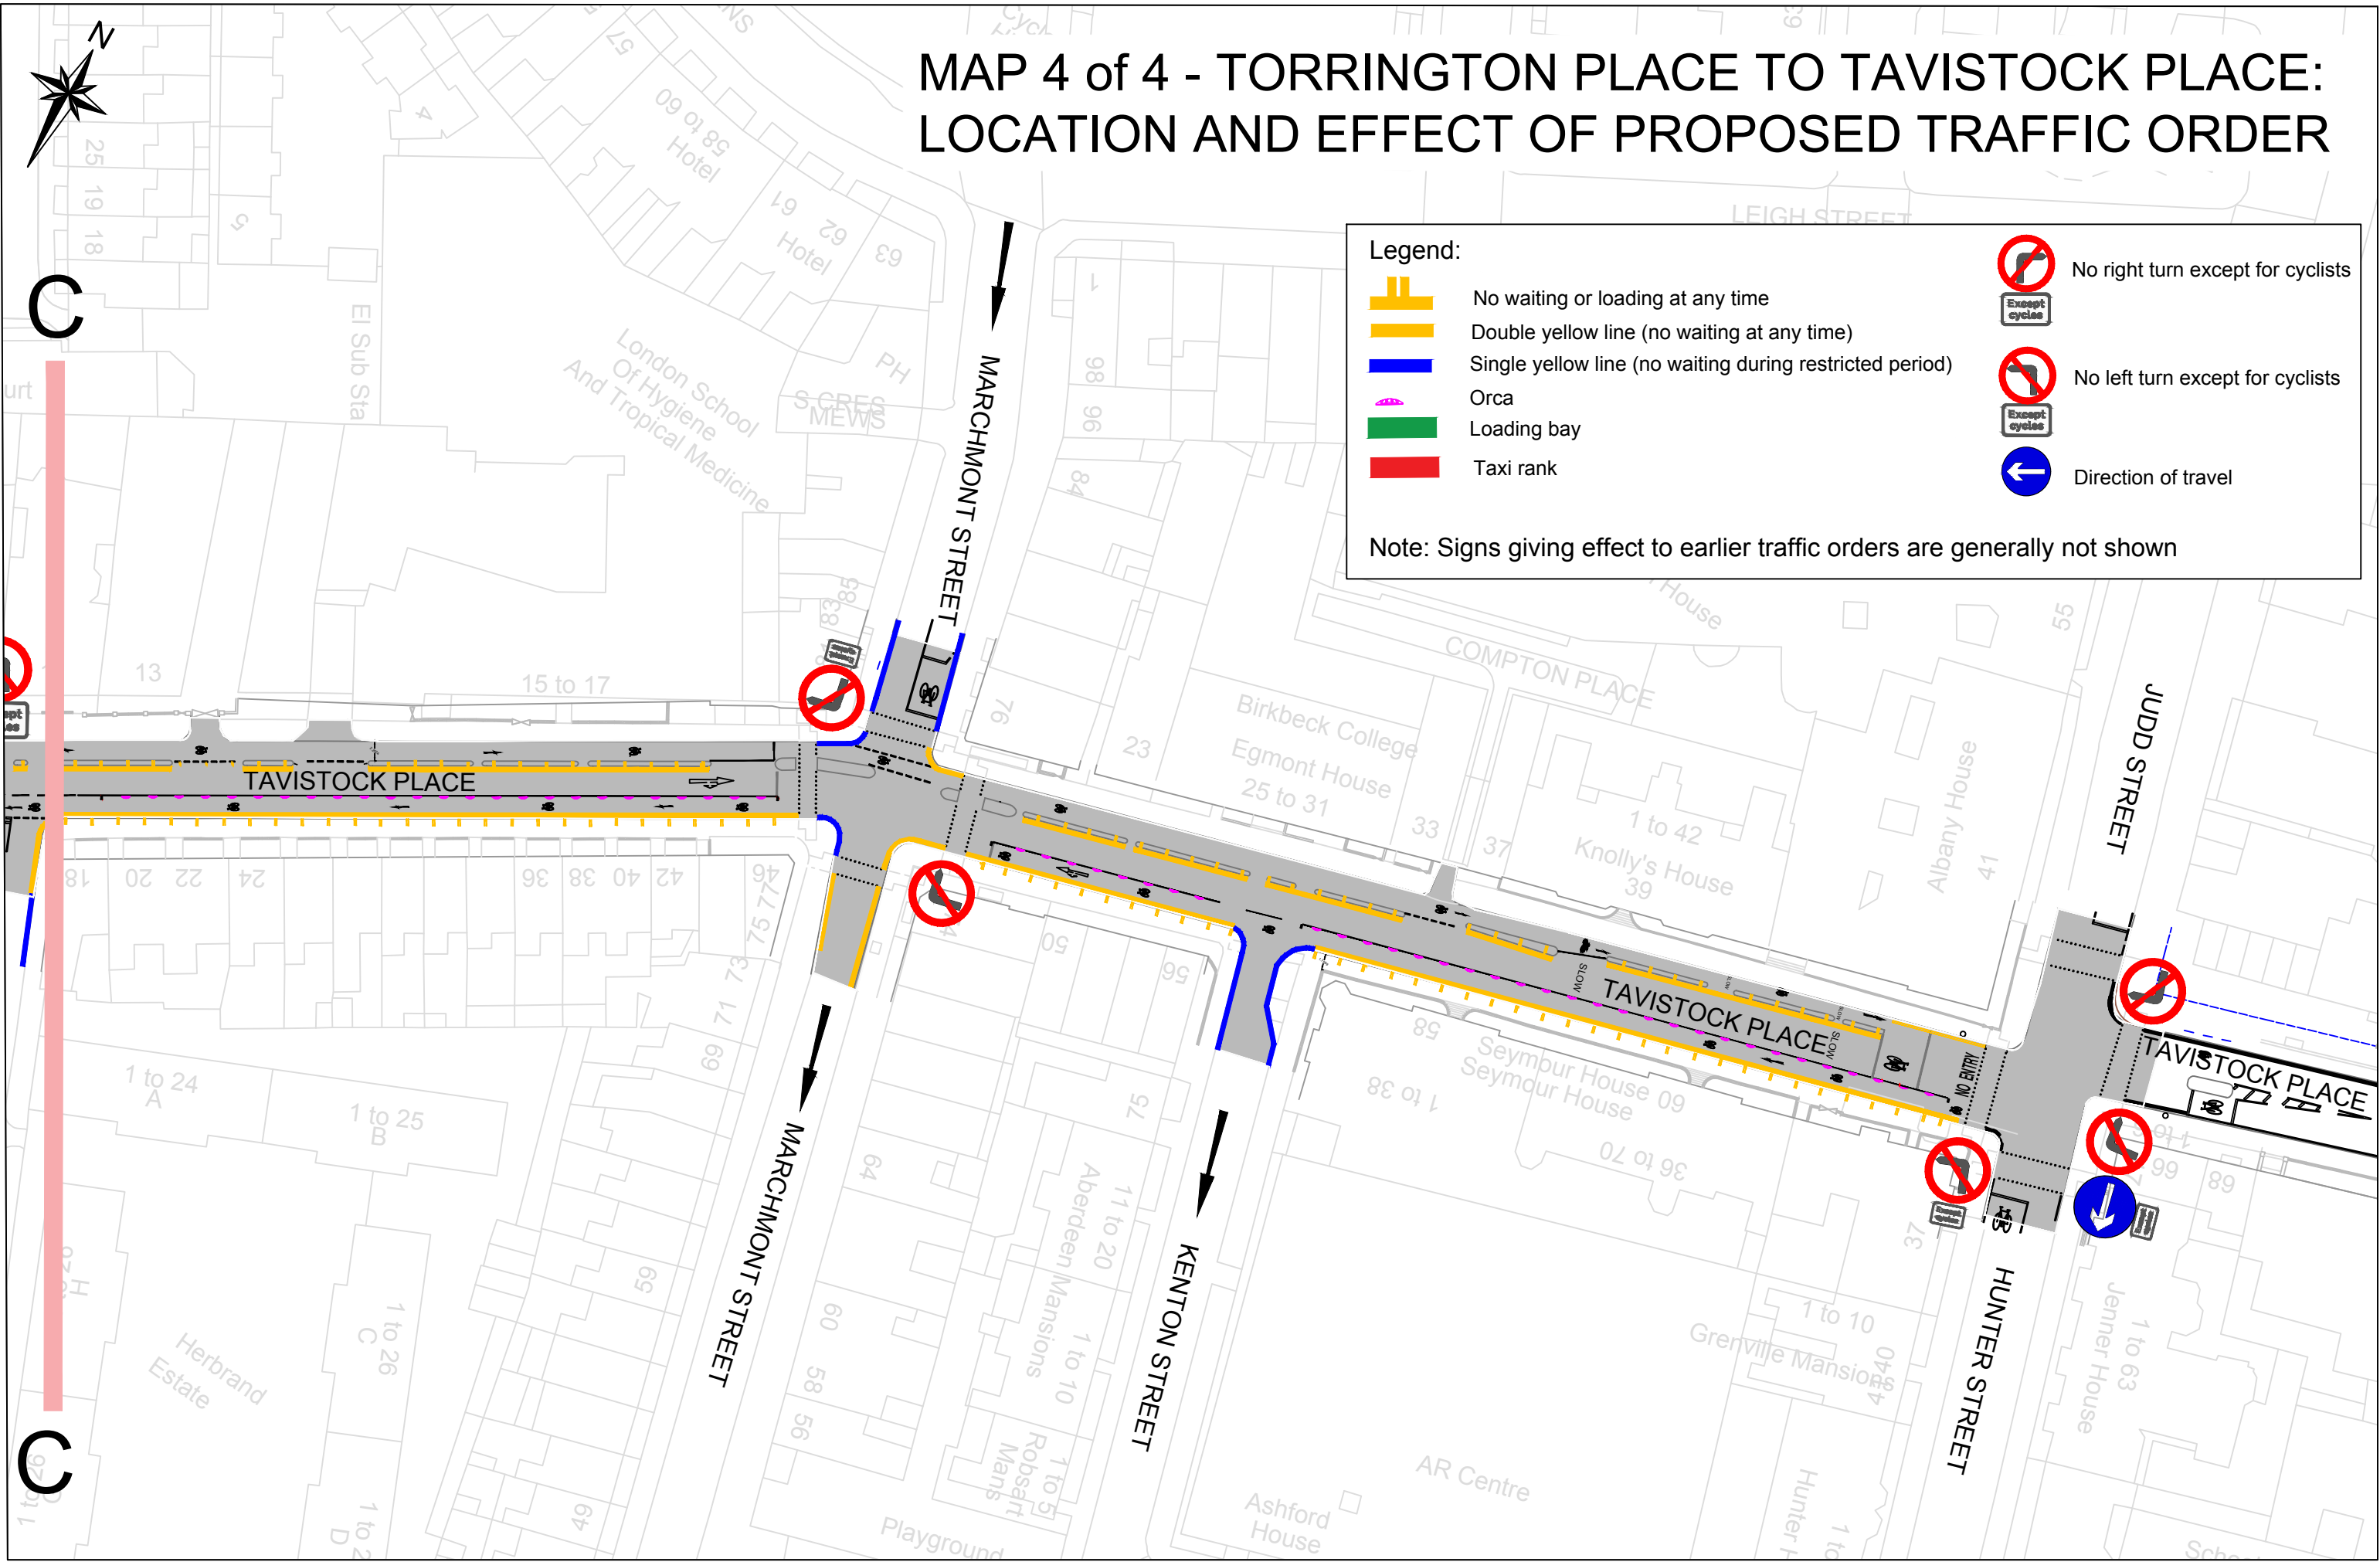

MAP 1 of 4 - TORRINGTON PLACE TO TAVISTOCK PLACE: LOCATION AND EFFECT OF PROPOSED TRAFFIC ORDER

Legend:

- No waiting or loading at any time
- Single yellow line (no waiting during restricted period)
- Orca
- Loading bay
- Taxi rank
- No right turn except for cyclists
- No left turn except for cyclists
- Direction of travel

Note: Signs giving effect to earlier traffic orders are generally not shown

MAP 2 of 4 - TORRINGTON PLACE TO TAVISTOCK PLACE: LOCATION AND EFFECT OF PROPOSED TRAFFIC ORDER

A

B

A

B

Legend:

-  No waiting or loading at any time
-  Double yellow line (no waiting at any time)
-  Single yellow line (no waiting during restricted period)
-  Orca
-  Loading bay
-  Taxi rank
-  No right turn except for cyclists
-  No left turn except for cyclists
-  Direction of travel

Note: Signs giving effect to earlier traffic orders are generally not shown

MAP 3 of 4 - TORRINGTON PLACE TO TAVISTOCK PLACE: LOCATION AND EFFECT OF PROPOSED TRAFFIC ORDER

Legend:

-  No waiting or loading at any time
-  Double yellow line (no waiting at any time)
-  Single yellow line (no waiting during restricted period)
-  Orca
-  Loading bay
-  Taxi rank
-  No right turn except for cyclists
-  No left turn except for cyclists
-  Direction of travel

Note: Signs giving effect to earlier traffic orders are generally not shown

MAP 4 of 4 - TORRINGTON PLACE TO TAVISTOCK PLACE: LOCATION AND EFFECT OF PROPOSED TRAFFIC ORDER

Legend:

- No waiting or loading at any time
- Double yellow line (no waiting at any time)
- Single yellow line (no waiting during restricted period)
- Orca
- Loading bay
- Taxi rank
- No right turn except for cyclists
- No left turn except for cyclists
- Direction of travel