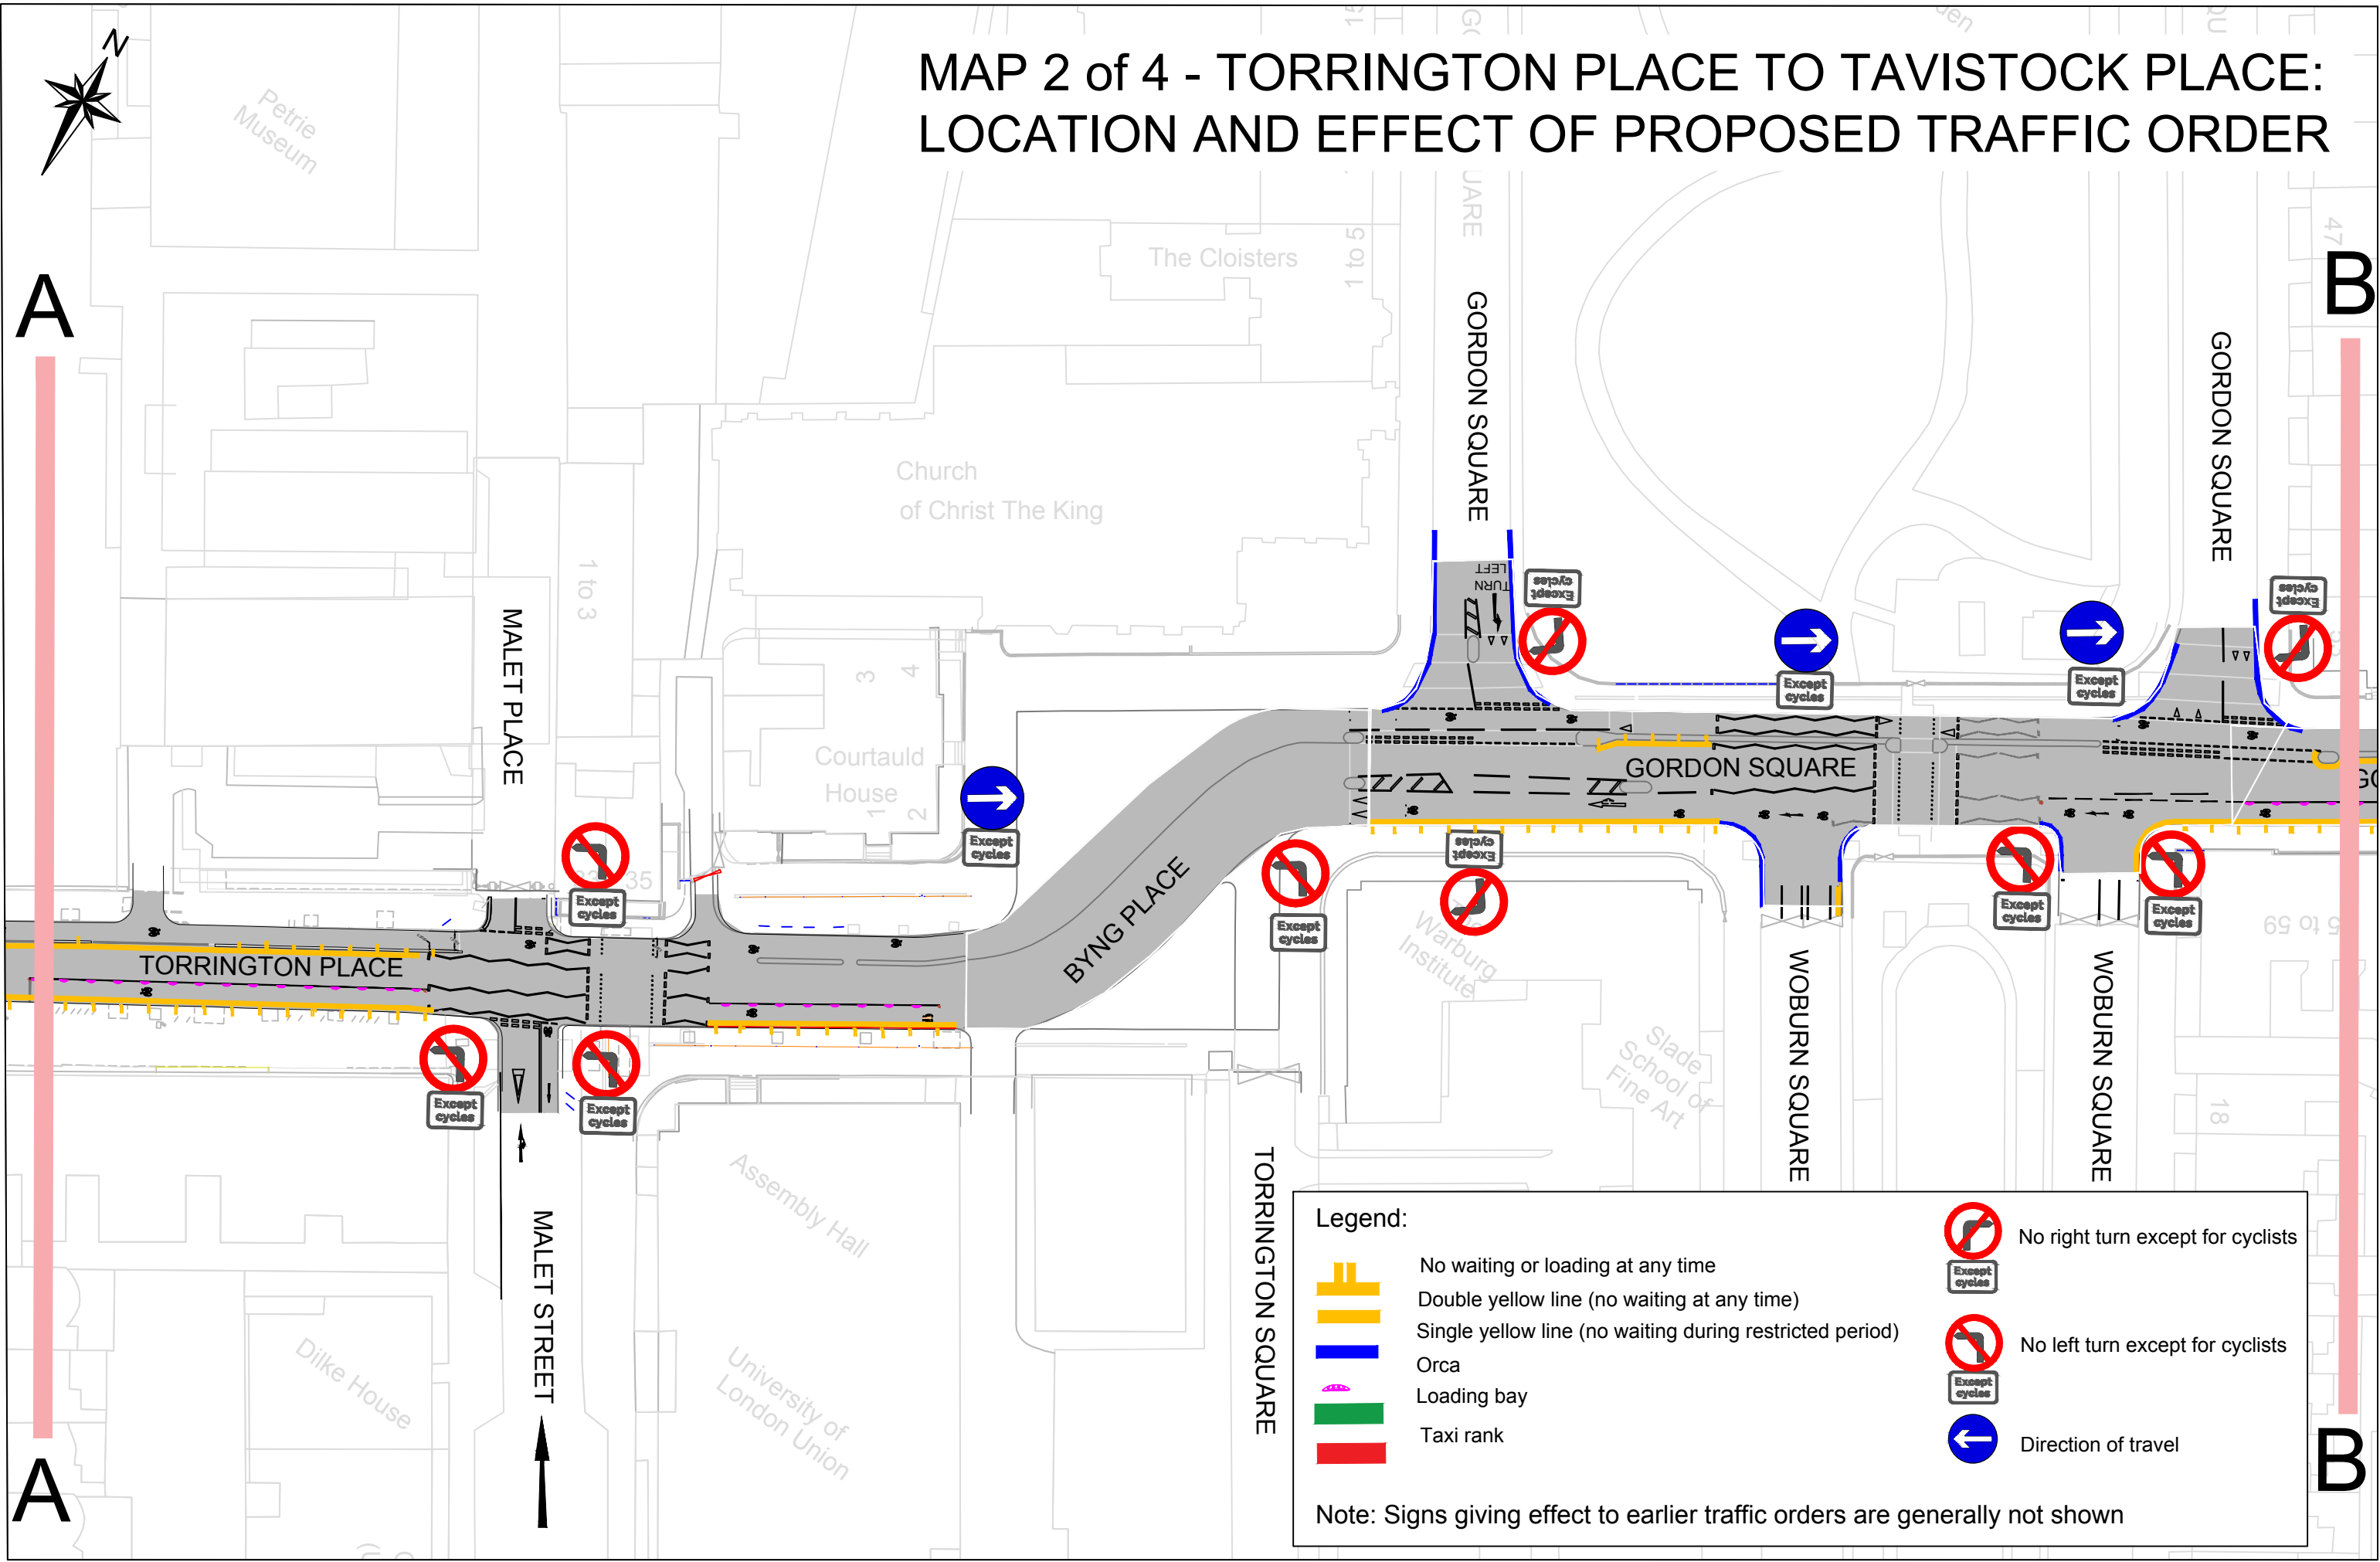

MAP 1 of 4 - TORRINGTON PLACE TO TAVISTOCK PLACE: LOCATION AND EFFECT OF PROPOSED TRAFFIC ORDER

Legend:

- No waiting or loading at any time
- Single yellow line (no waiting during restricted period)
- Orca
- Loading bay
- Taxi rank
- No right turn except for cyclists
- No left turn except for cyclists
- Direction of travel

Note: Signs giving effect to earlier traffic orders are generally not shown

MAP 2 of 4 - TORRINGTON PLACE TO TAVISTOCK PLACE: LOCATION AND EFFECT OF PROPOSED TRAFFIC ORDER

A

B

A

B

Legend:

-  No waiting or loading at any time
-  Double yellow line (no waiting at any time)
-  Single yellow line (no waiting during restricted period)
-  Orca
-  Loading bay
-  Taxi rank
-  No right turn except for cyclists
-  No left turn except for cyclists
-  Direction of travel

Note: Signs giving effect to earlier traffic orders are generally not shown

MAP 3 of 4 - TORRINGTON PLACE TO TAVISTOCK PLACE: LOCATION AND EFFECT OF PROPOSED TRAFFIC ORDER

Legend:

-  No waiting or loading at any time
-  Double yellow line (no waiting at any time)
-  Single yellow line (no waiting during restricted period)
-  Orca
-  Loading bay
-  Taxi rank
-  No right turn except for cyclists
-  No left turn except for cyclists
-  Direction of travel

Note: Signs giving effect to earlier traffic orders are generally not shown

MAP 4 of 4 - TORRINGTON PLACE TO TAVISTOCK PLACE: LOCATION AND EFFECT OF PROPOSED TRAFFIC ORDER

Legend:

- No waiting or loading at any time
- Double yellow line (no waiting at any time)
- Single yellow line (no waiting during restricted period)
- Orca
- Loading bay
- Taxi rank
- No right turn except for cyclists
- No left turn except for cyclists
- Direction of travel