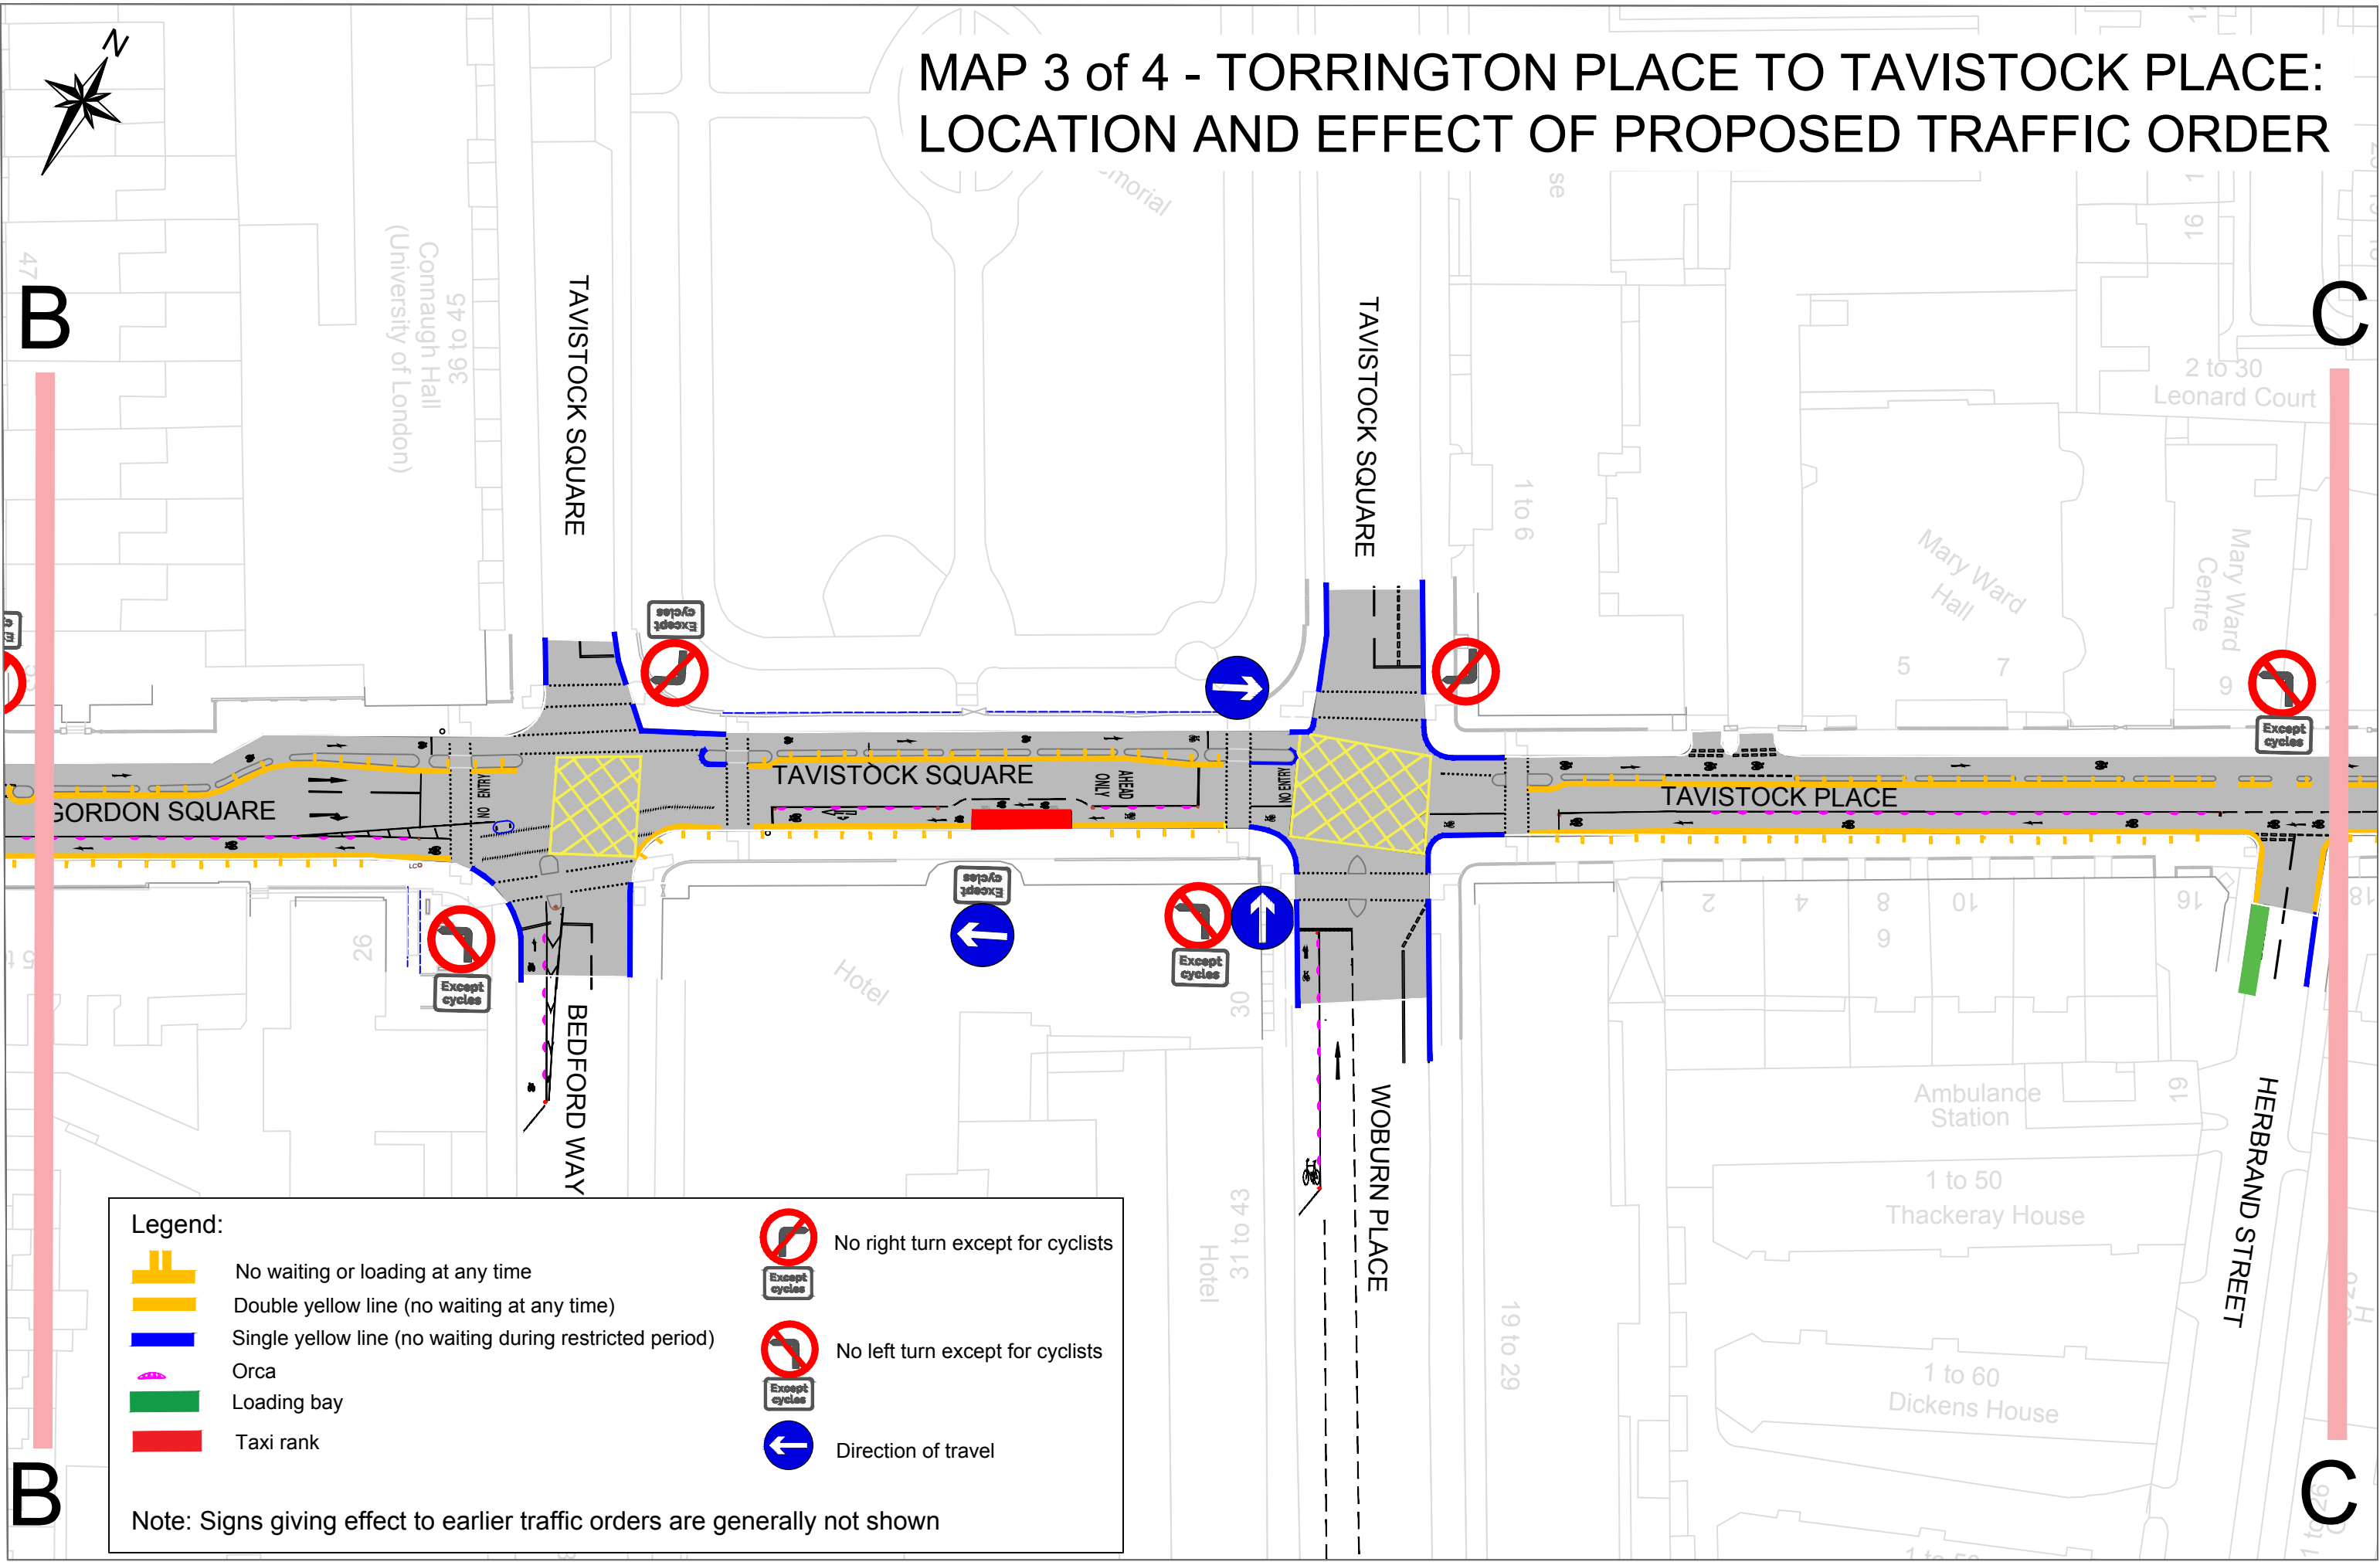

MAP 1 of 4 - TORRINGTON PLACE TO TAVISTOCK PLACE: LOCATION AND EFFECT OF PROPOSED TRAFFIC ORDER

Legend:

- No waiting or loading at any time
- Single yellow line (no waiting during restricted period)
- Orca
- Loading bay
- Taxi rank
- No right turn except for cyclists
- No left turn except for cyclists
- Direction of travel

Note: Signs giving effect to earlier traffic orders are generally not shown

MAP 2 of 4 - TORRINGTON PLACE TO TAVISTOCK PLACE: LOCATION AND EFFECT OF PROPOSED TRAFFIC ORDER

A

B

A

B

Legend:

-  No waiting or loading at any time
-  Double yellow line (no waiting at any time)
-  Single yellow line (no waiting during restricted period)
-  Orca
-  Loading bay
-  Taxi rank
-  No right turn except for cyclists
-  No left turn except for cyclists
-  Direction of travel

Note: Signs giving effect to earlier traffic orders are generally not shown

MAP 3 of 4 - TORRINGTON PLACE TO TAVISTOCK PLACE: LOCATION AND EFFECT OF PROPOSED TRAFFIC ORDER

Legend:

-  No waiting or loading at any time
-  Double yellow line (no waiting at any time)
-  Single yellow line (no waiting during restricted period)
-  Orca
-  Loading bay
-  Taxi rank
-  No right turn except for cyclists
-  No left turn except for cyclists
-  Direction of travel

Note: Signs giving effect to earlier traffic orders are generally not shown

MAP 4 of 4 - TORRINGTON PLACE TO TAVISTOCK PLACE: LOCATION AND EFFECT OF PROPOSED TRAFFIC ORDER

Legend:

- No waiting or loading at any time
- Double yellow line (no waiting at any time)
- Single yellow line (no waiting during restricted period)
- Orca
- Loading bay
- Taxi rank
- No right turn except for cyclists
- No left turn except for cyclists
- Direction of travel